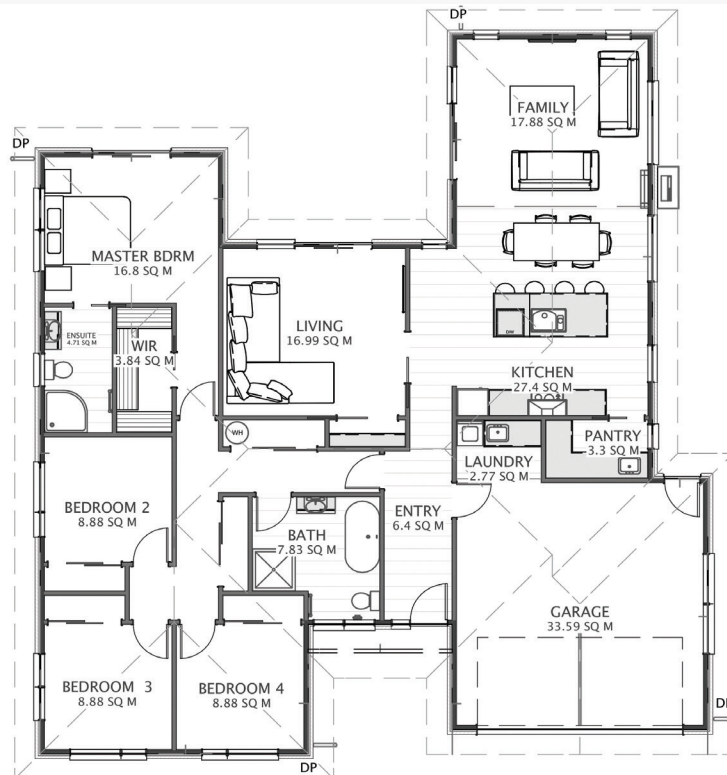

Enquire today

Get in touch today to experience the difference with BT Builders.

P 027 543 8228

E admin@btbuilders.co.nz

BT BUILDERS
BUILDING BETTER

www.btbuilders.co.nz